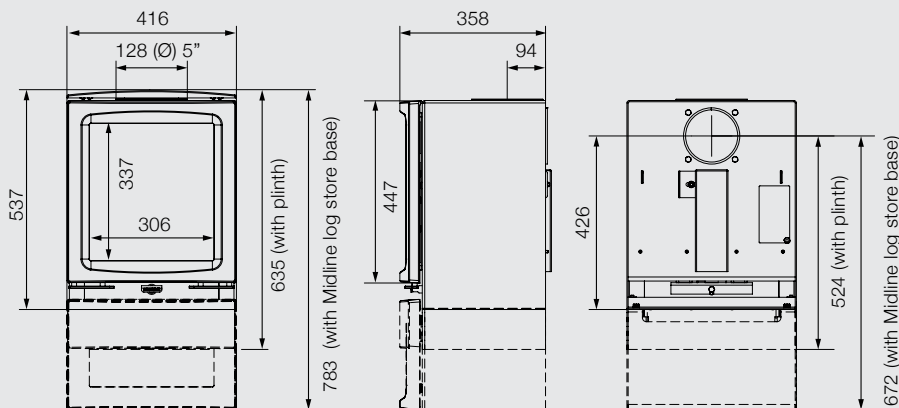

key facts

- 5.0kW Nominal Heat Output (2.5 - 7kW)
- 81% High Efficiency
- Plinth and Midline Log Store Base Options
- Integral Cast Iron Top Plate
- Optional Matching Stove Benches available
- Maximum log length: 330mm
- Single lever for state-of-the-art control of Cleanburn combustion and Airwash systems
- Approved for Smoke Control Areas
- Optional Sealed External Air Combustion Facility

For further information on stove bench options please visit www.stovax.com or speak to your local retailer for details.

Right: Vogue Midi on 120 High Bench

dimensions

All dimensions in millimetres

view the video